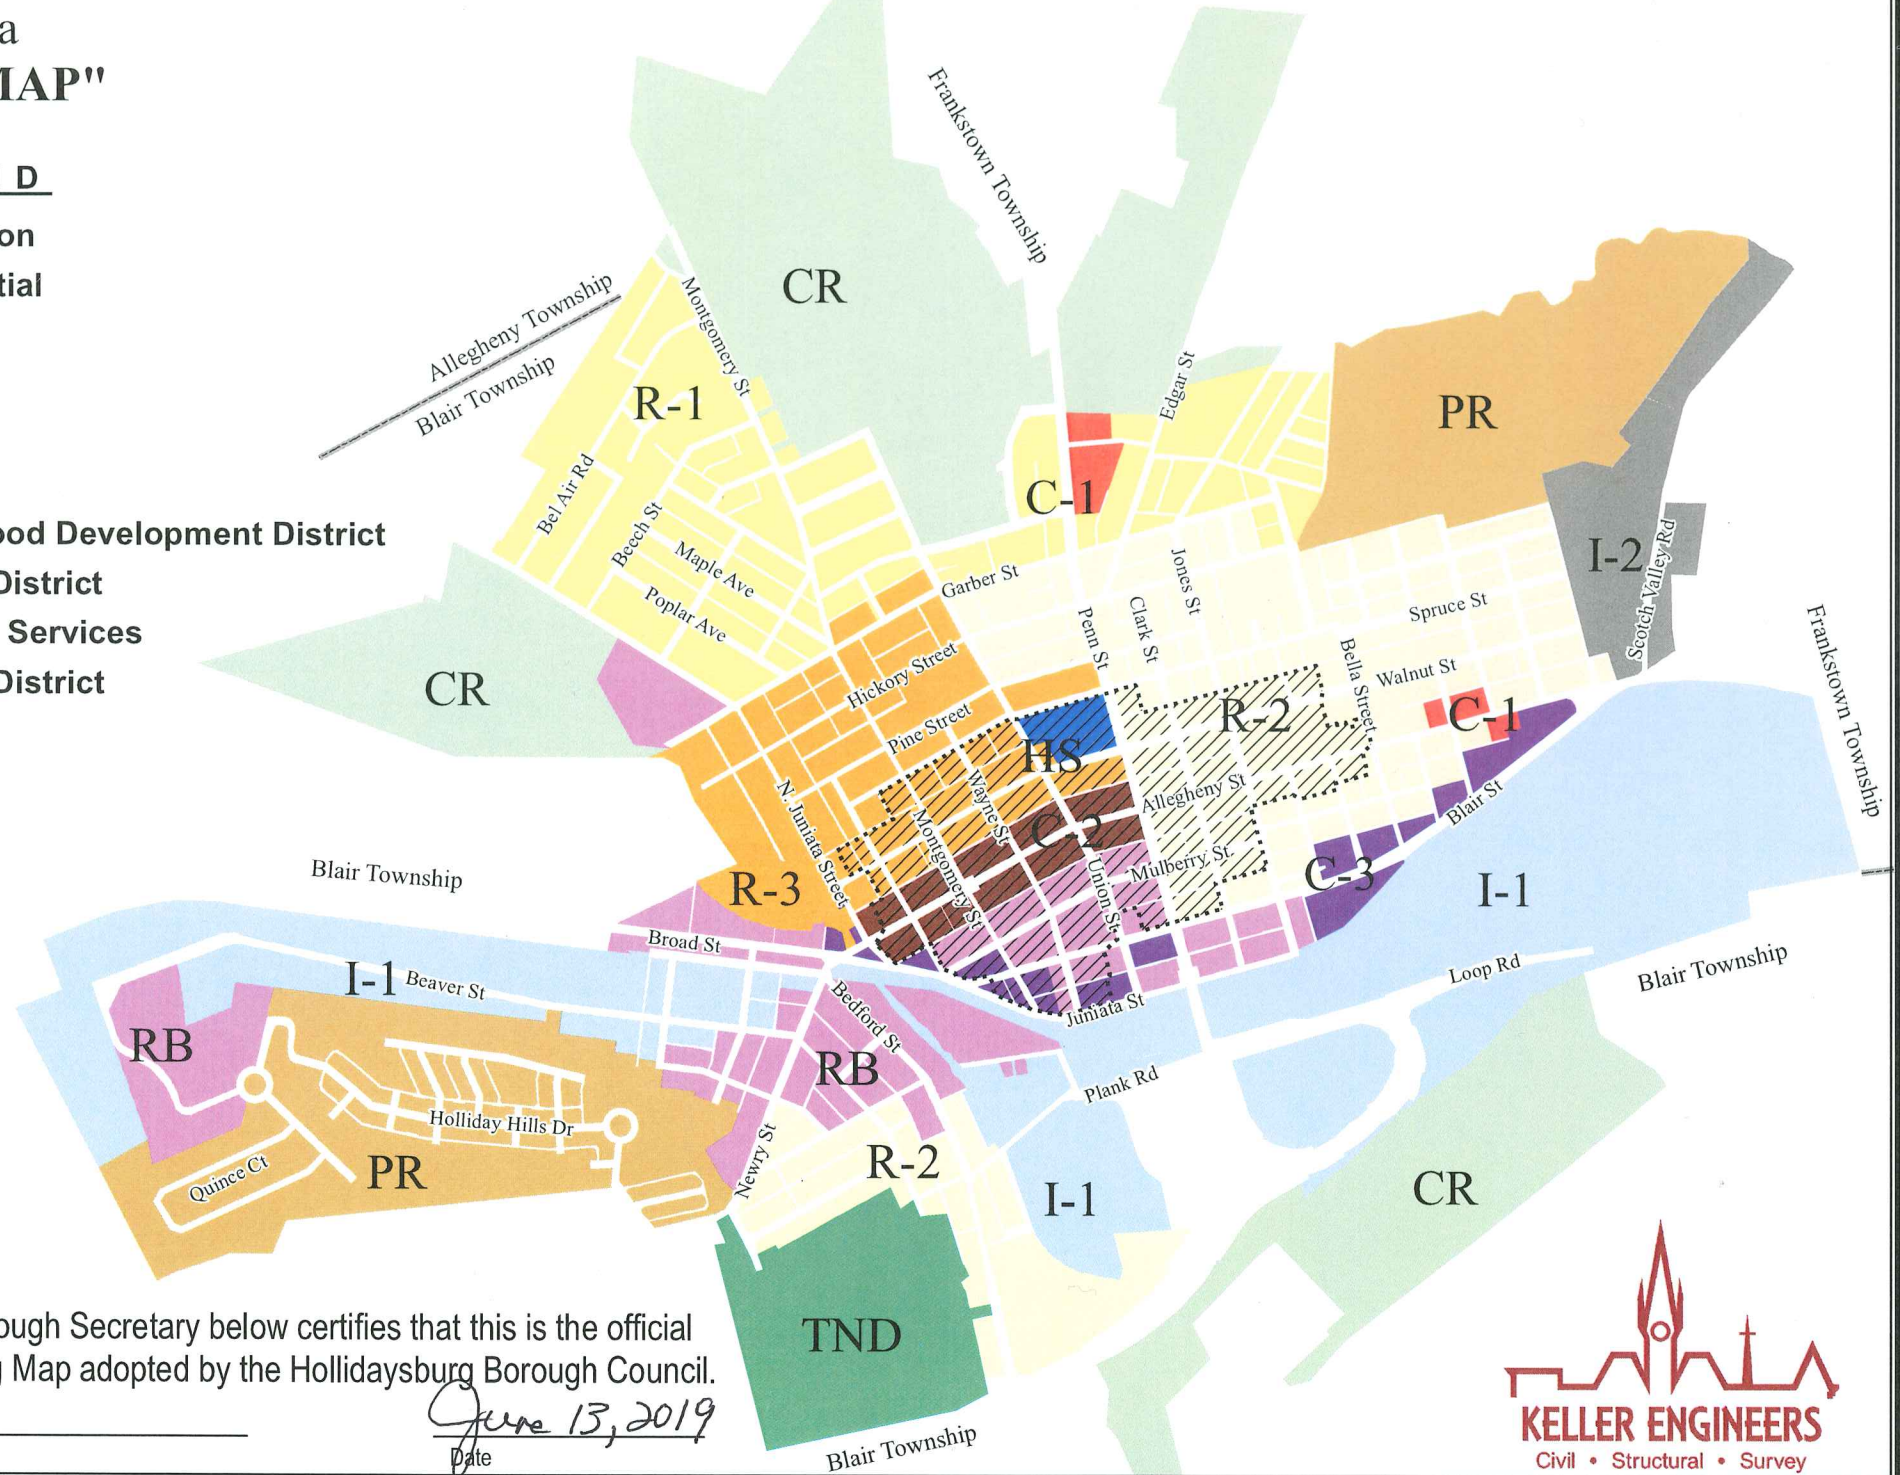

# BOROUGH of HOLLIDAYSBURG

Last Amended JUNE 13, 2019

Blair County, Pennsylvania  
**"OFFICIAL ZONING MAP"**

## LEGEND

-  CR Conservation Recreation
-  R-1 Single Family Residential
-  R-2 General Residential
-  R-3 General Residential
-  PR Planned Residential
-  RB Residential/Business
-  TND Traditional Neighborhood Development District
-  HS Highland Hall Special District
-  C-1 Professional/Business Services
-  C-2 Community Business District
-  C-3 Highway Commercial
-  I-1 Limited Industrial
-  I-2 General Industrial
-  Historic District

The signature of the Hollidaysburg Borough Secretary below certifies that this is the official and true Hollidaysburg Borough Zoning Map adopted by the Hollidaysburg Borough Council.

*Patricia J. Duran*  
 Signature