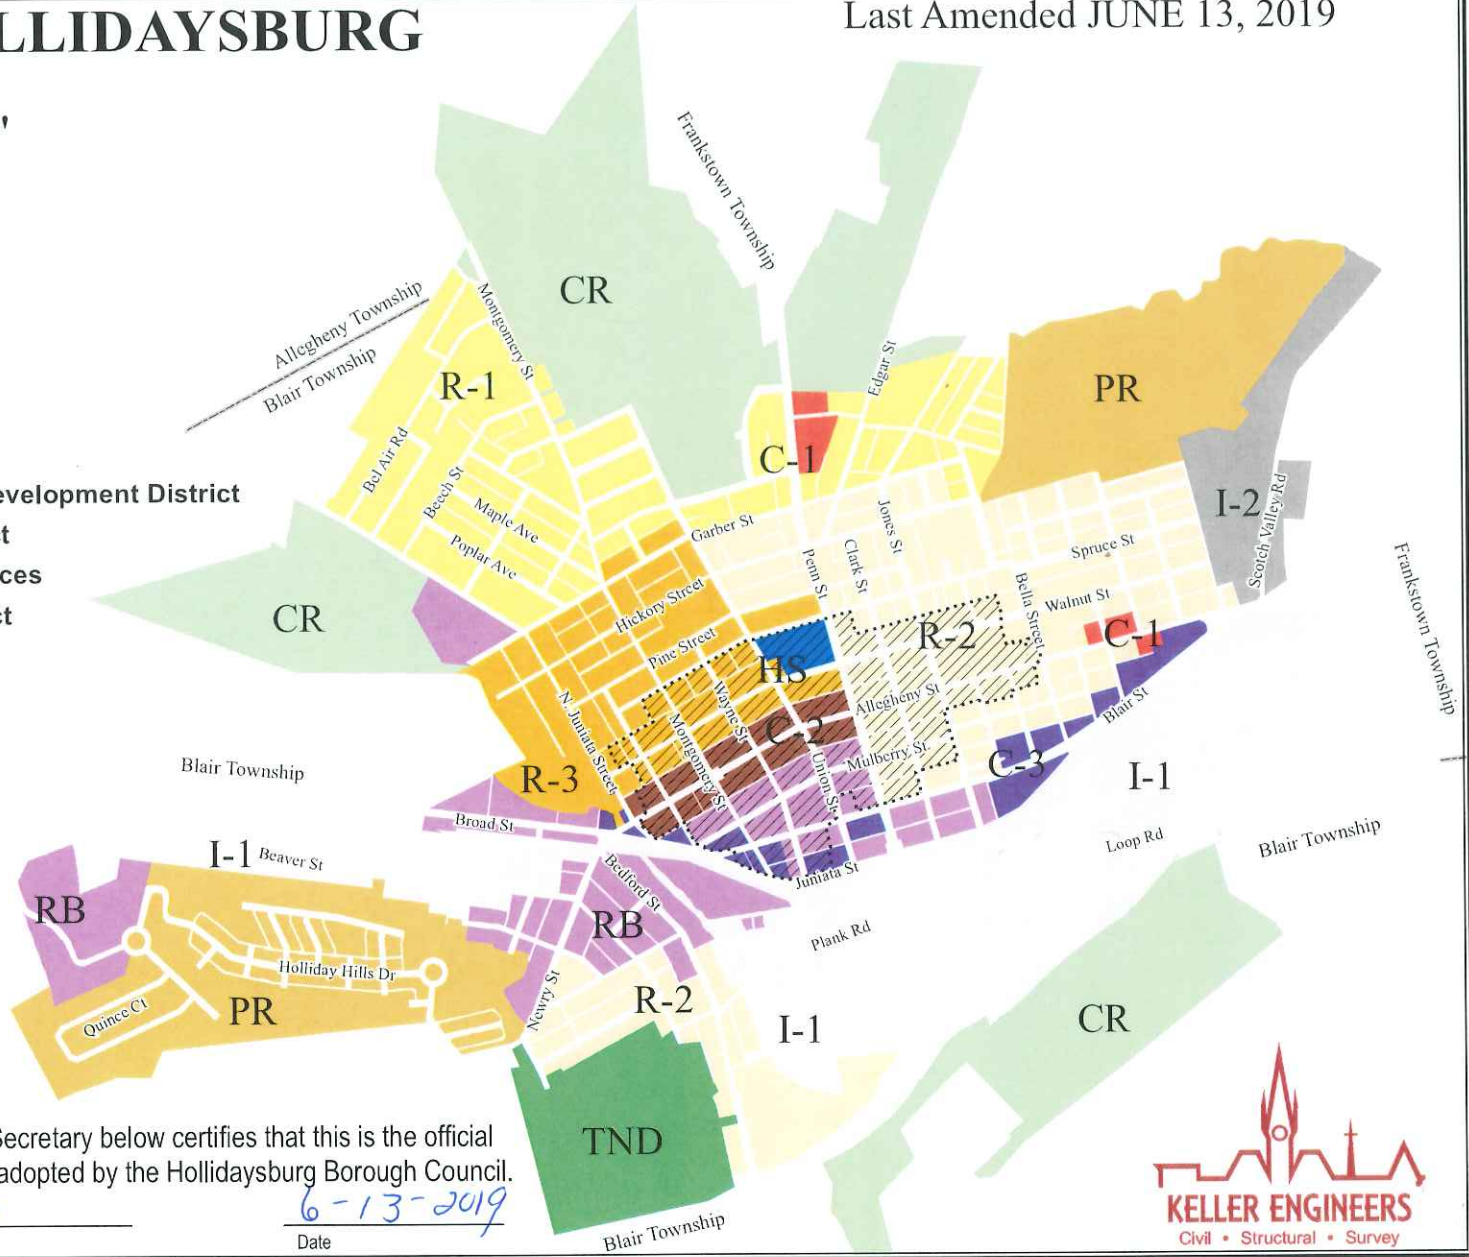

BOROUGH of HOLLIDAYSBURG

Last Amended JUNE 13, 2019

Blair County, Pennsylvania "OFFICIAL ZONING MAP"

LEGEND

- CR Conservation Recreation
- R-1 Single Family Residential
- R-2 General Residential
- R-3 General Residential
- PR Planned Residential
- RB Residential/Business
- TND Traditional Neighborhood Development District
- HS Highland Hall Special District
- C-1 Professional/Business Services
- C-2 Community Business District
- C-3 Highway Commercial
- I-1 Limited Industrial
- I-2 General Industrial
- Historic District

The signature of the Hollidaysburg Borough Secretary below certifies that this is the official and true Hollidaysburg Borough Zoning Map adopted by the Hollidaysburg Borough Council.

Patricia J. Duron

 Signature