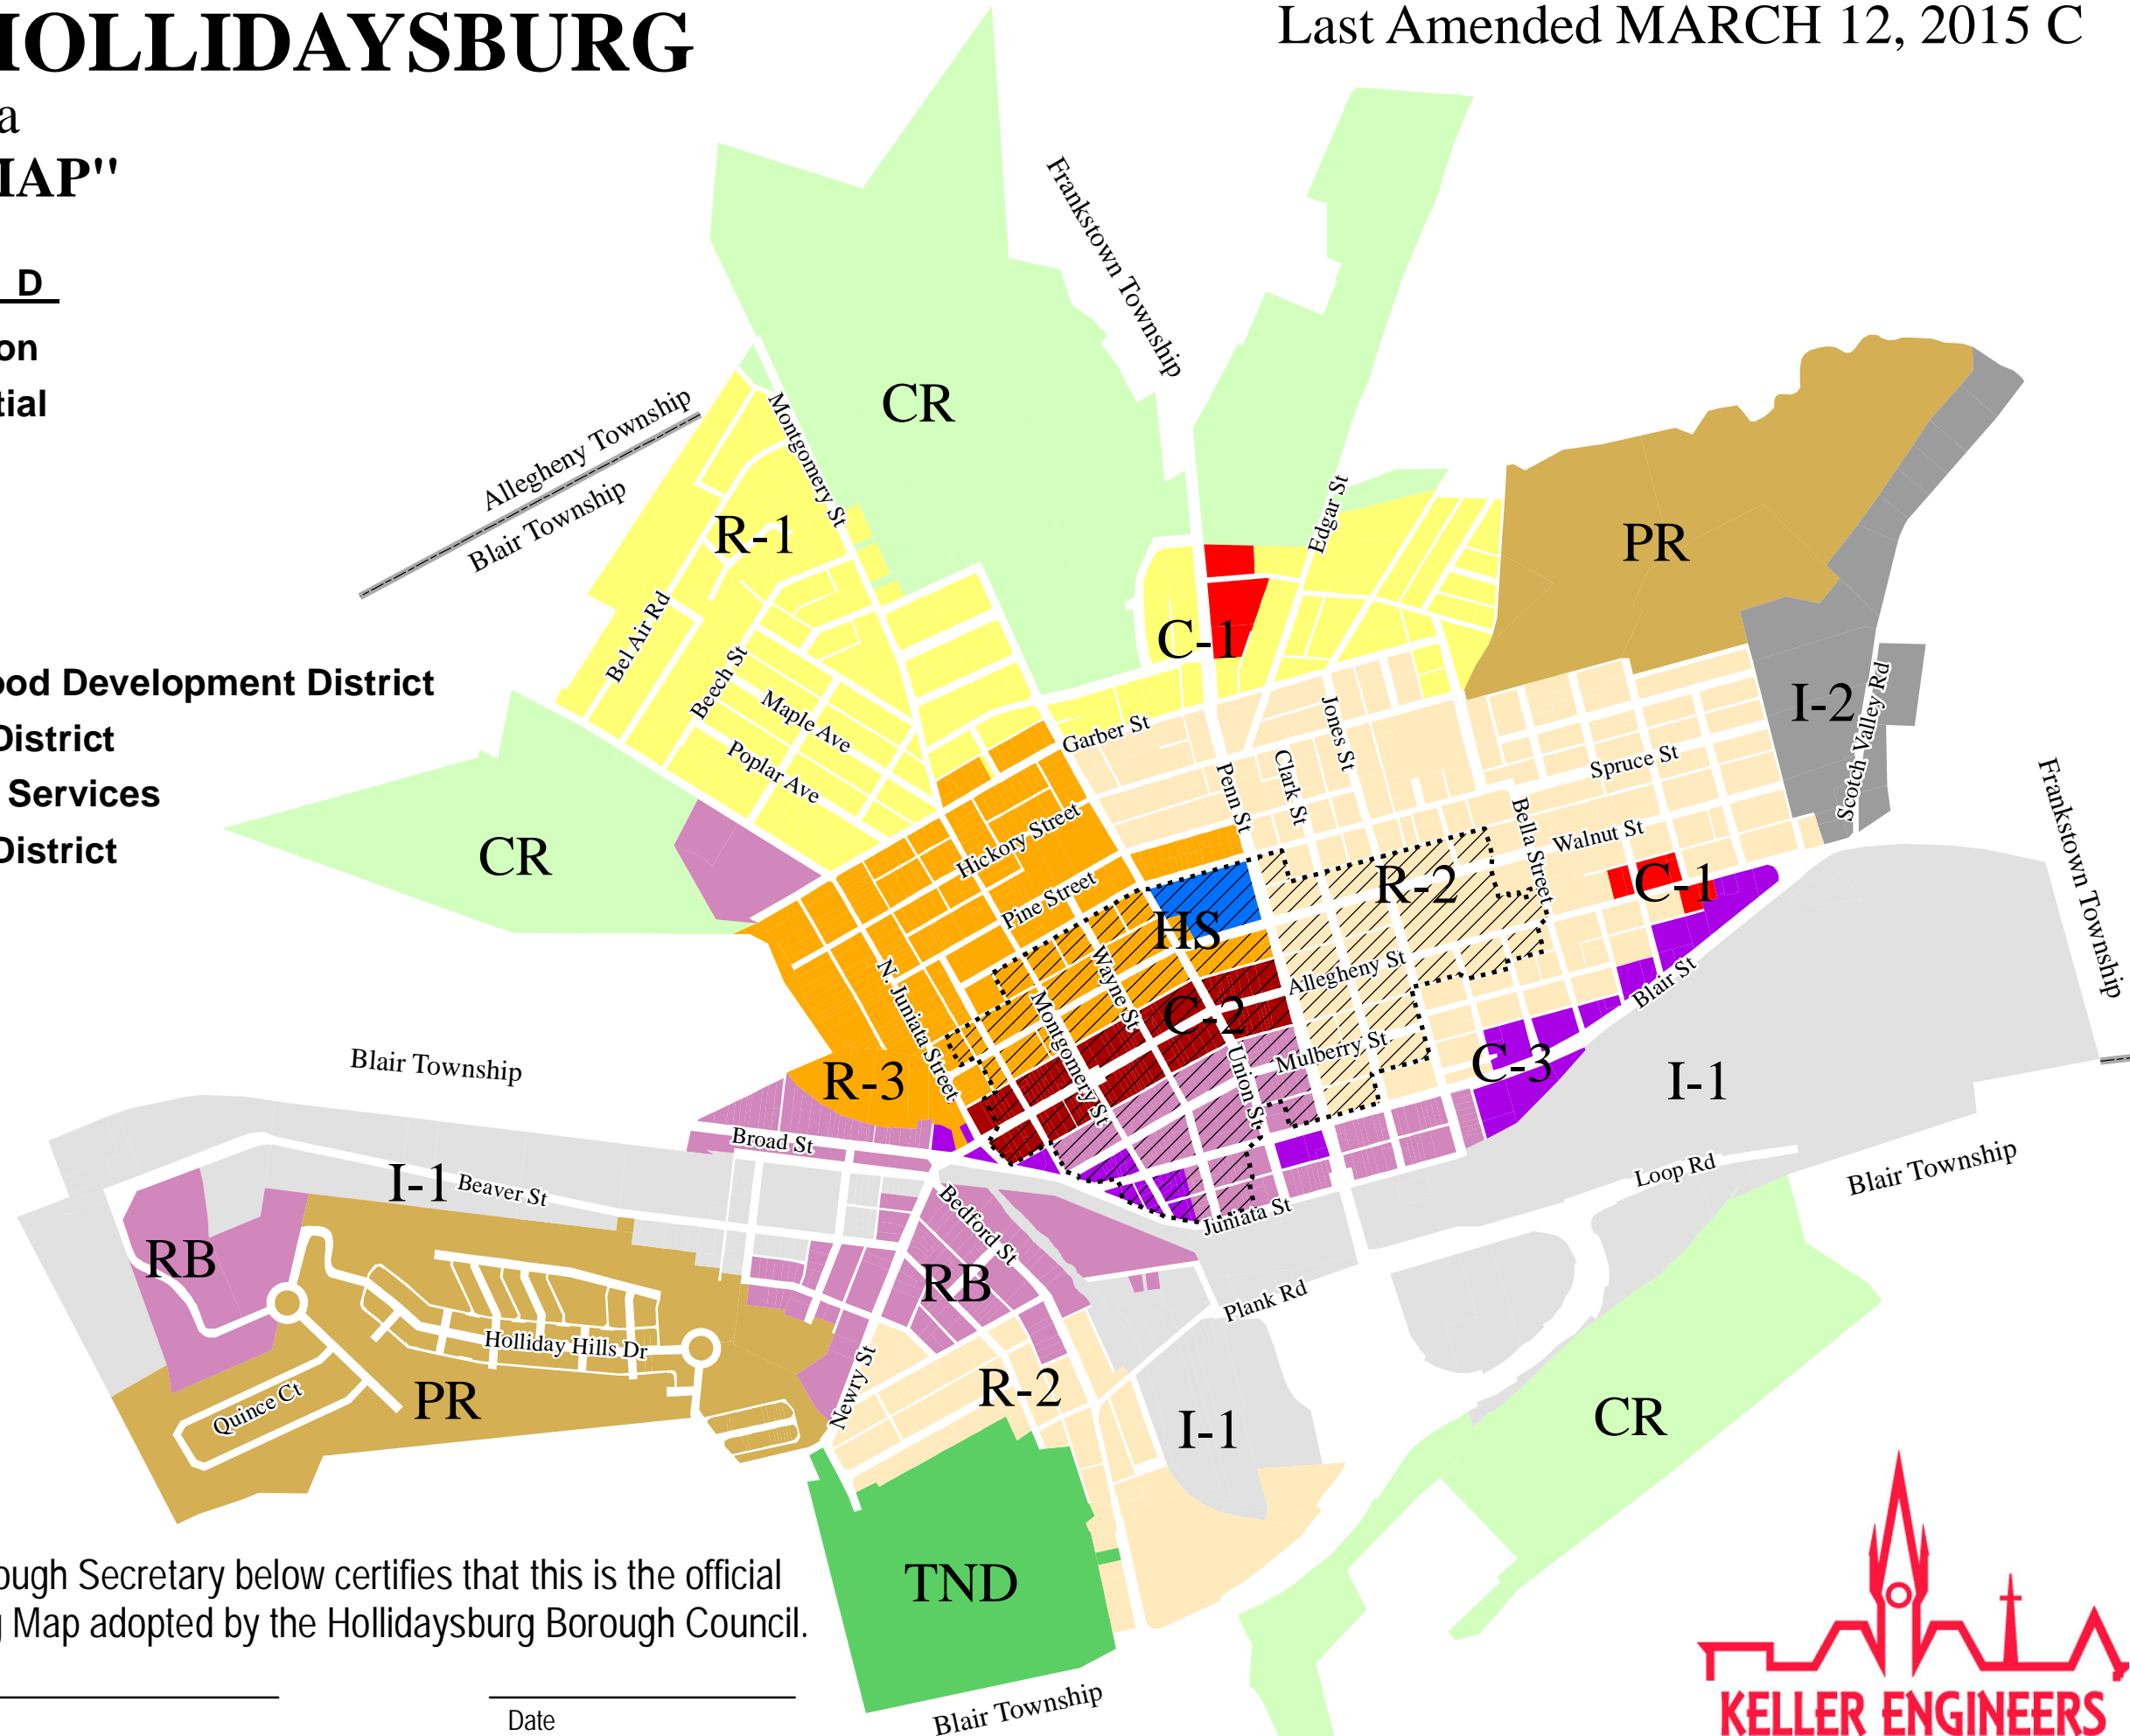

BOROUGH of HOLLIDAYSBURG

Blair County, Pennsylvania

"OFFICIAL ZONING MAP"

Last Amended MARCH 12, 2015 C

LEGEND

-  CR Conservation Recreation
-  R-1 Single Family Residential
-  R-2 General Residential
-  R-3 General Residential
-  PR Planned Residential
-  RB Residential/Business
-  TND Traditional Neighborhood Development District
-  HS Highland Hall Special District
-  C-1 Professional/Business Services
-  C-2 Community Business District
-  C-3 Highway Commercial
-  I-1 Limited Industrial
-  I-2 General Industrial
-  Historic District

The signature of the Hollidaysburg Borough Secretary below certifies that this is the official and true Hollidaysburg Borough Zoning Map adopted by the Hollidaysburg Borough Council.

Signature _____

Date _____